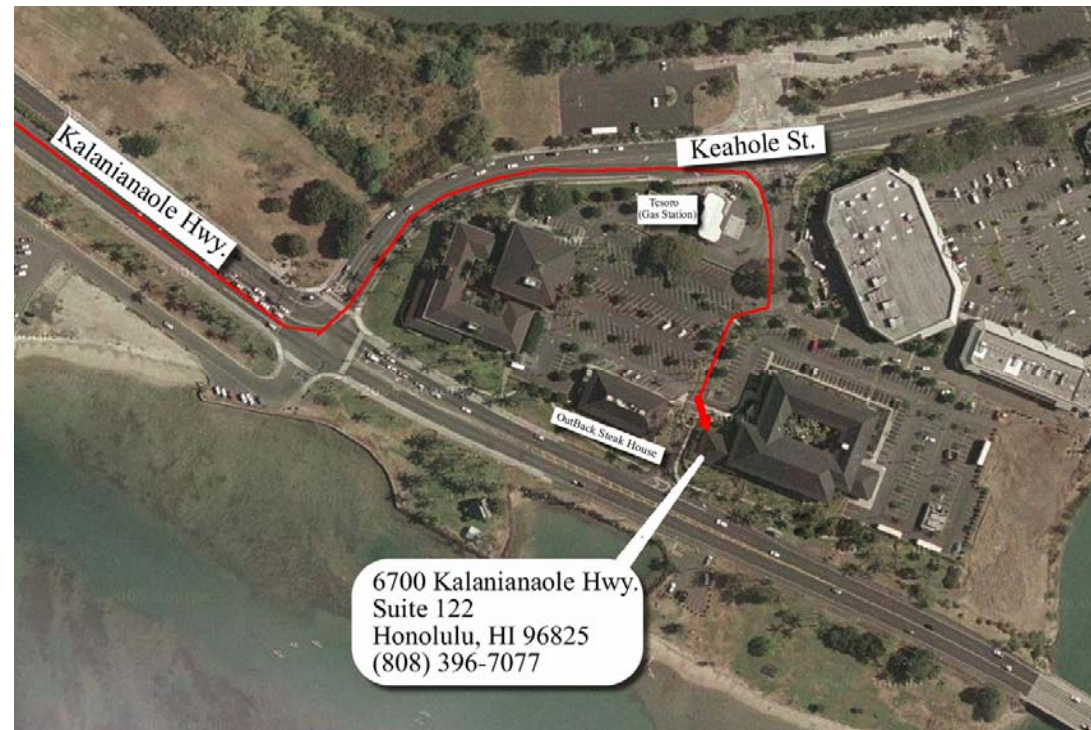

Prospect Asset Management Inc.

6700 Kalaniana'ole Highway
Suite 122
Honolulu, HI 96825

Tel: +1 808 396 7077
Fax: +1 808 396 1251

Take the H1 Freeway East bound
H1 will merge into Kalaniana'ole Hwy.
Follow Kalaniana'ole Hwy and make a
left turn on to Keahole St.
Turn right at the Tesoro gas station